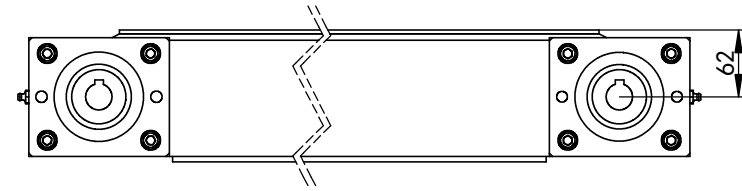

M	6
Z1	1
Z2	93
i	93
材质: 42CrMo Q+T	

REV	DATE	REVISER	DESCRIPTION			
DESIGNED BY	Lee	22.10.14	 不二传动设备 (洛阳) 有限公司 www.U-Transmission.com			
CHECKED BY	Bailey	22.10.14				
APPROVED BY	Lane	22.10.14				
DRAWING REV	NO.	REV.A	WEIGHT	175kg	Title	回转式减速器
NON-STANDARD	NO.	xxxx	SACLE	1:3	Model No.	WZ-III-0478-25-2-93.0 -E-xxxx-A
SYMBOLE ISO			SIZE	A3		
			SHEET	1/1		