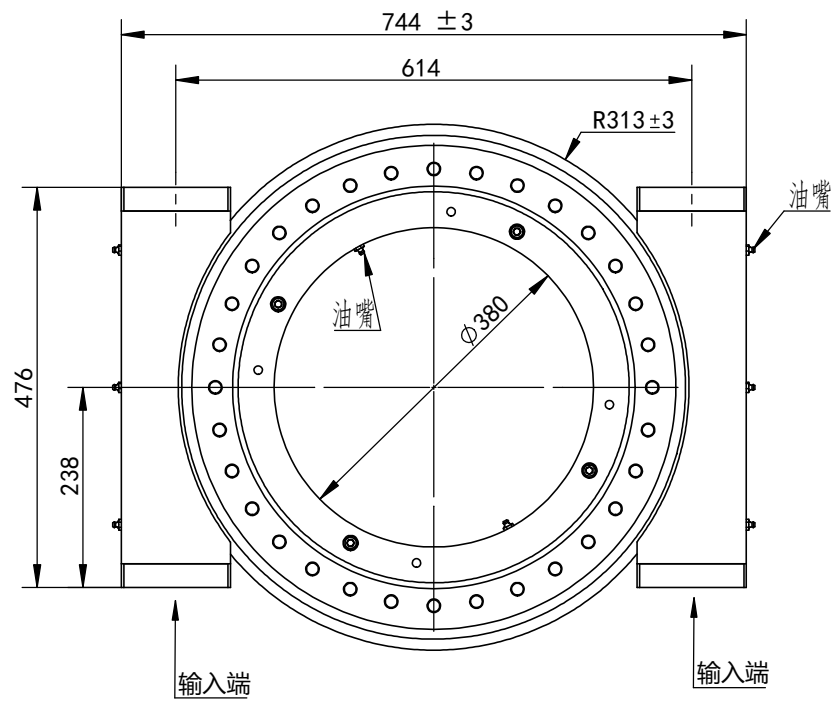

M	6
Z1	1
Z2	93
i	93
材质: 42CrMo Q+T	

REV	DATE	REVISER	DESCRIPTION			
DESIGNED BY	Lee	22.10.14	 不二传动设备 (洛阳) 有限公司 www.U-Transmission.com			
CHECKED BY	Bailey	22.10.14				
APPROVED BY	Lane	22.10.14				
DRAWING REV	NO.	REV.A	WEIGHT	175kg	Title	回转式减速器
NON-STANDARD	NO.	xxxx	SACLE	1:3	Model No.	WZ-III-0478-25-2-93.0 -E-xxxx-A
SYMBOLE ISO			SIZE	A3		
			SHEET	1/1		