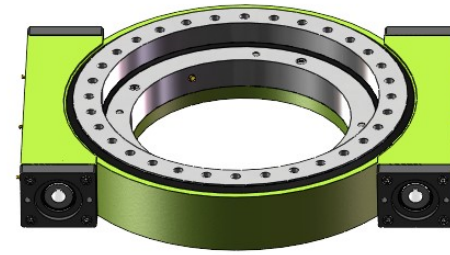

M	6
Z1	1
Z2	93
i	93
材质: 42CrMo Q+T	

REV	DATE	REVISER	DESCRIPTION			
DESIGNED BY	Lee	22.10.14	 不二传动设备 (洛阳) 有限公司 www.U-Transmission.com			
CHECKED BY	Bailey	22.10.14				
APPROVED BY	Lane	22.10.14				
DRAWING REV	NO.	REV.A	WEIGHT	175kg	Title	回转式减速器
NON-STANDARD	NO.	xxxx	SACLE	1:3	Model No.	WZ-III-0478-25-2-93.0 -E-xxxx-A
SYMBOLE ISO			SIZE	A3		
			SHEET	1/1		