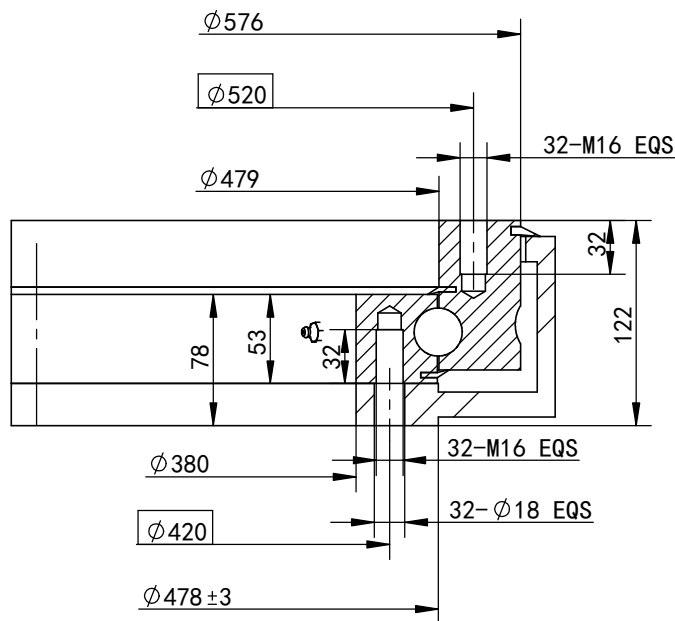

M	6
Z1	1
Z2	93
i	93
材质: 42CrMo Q+T	

REV	DATE	REVISER	DESCRIPTION			
DESIGNED BY	Lee	22.10.14	 不二传动设备 (洛阳) 有限公司 www.U-Transmission.com			
CHECKED BY	Bailey	22.10.14				
APPROVED BY	Lane	22.10.14				
DRAWING REV	NO.	REV.A	WEIGHT	175kg	Title	回转式减速器
NON-STANDARD	NO.	xxxx	SACLE	1:3	Model No.	WZ-III-0478-25-2-93.0 -E-xxxx-A
SYMBOLE ISO			SIZE	A3		
			SHEET	1/1		