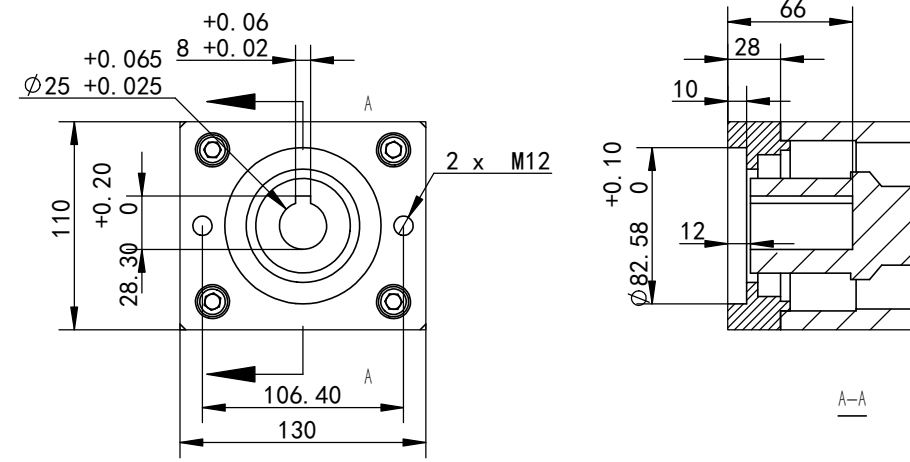

M	6
Z1	1
Z2	93
i	93
材质: 42CrMo Q+T	

REV	DATE	REVISER	DESCRIPTION			
DESIGNED BY	Lee	22.10.14	 不二传动设备 (洛阳) 有限公司 www.U-Transmission.com			
CHECKED BY	Bailey	22.10.14				
APPROVED BY	Lane	22.10.14				
DRAWING REV	NO.	REV.A	WEIGHT	175kg	Title	回转式减速器
NON-STANDARD	NO.	xxxx	SACLE	1:3	Model No.	WZ-III-0478-25-2-93.0 -E-xxxx-A
SYMBOLE ISO			SIZE	A3		
			SHEET	1/1		